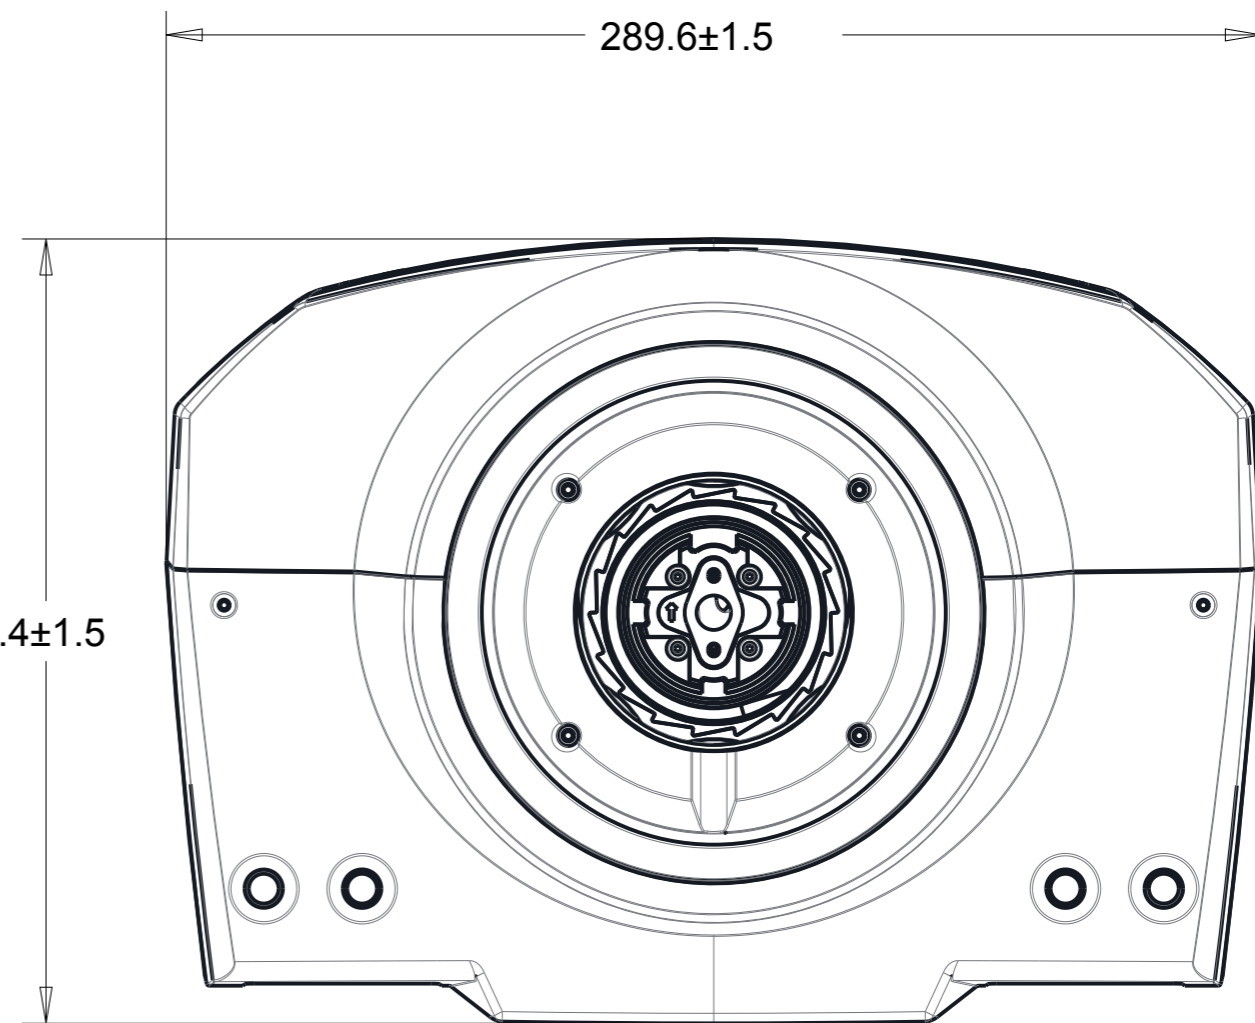

VERSIONS	
A	2016-11-15

Screw length : 12mm inside body max
 Longueur de vis : 12mm max à l'intérieur de la base

MATERIAL	DRAWN BY Thrustmaster	DATE 2016-11-15	GUILLEMOT CORPORATION HERCULES THRUSTMASTER	
DIMENSIONAL TOLERANCES UNLESS OTHERWISE SPECIFIED MILLIMETERS	CHECKED BY	DATE		
<p>FIRST ANGLE PROJECTION</p>	APPROVALS		DWG NO.	SIZE A3
	MASSE 4,750kg± 250g	TS-PC-RACER-COCKPIT-SETTINGS TS-XW-RACER-COCKPIT-SETTINGS		
	PLAN	SCALE 0.500	SHEET 1 OF 1	