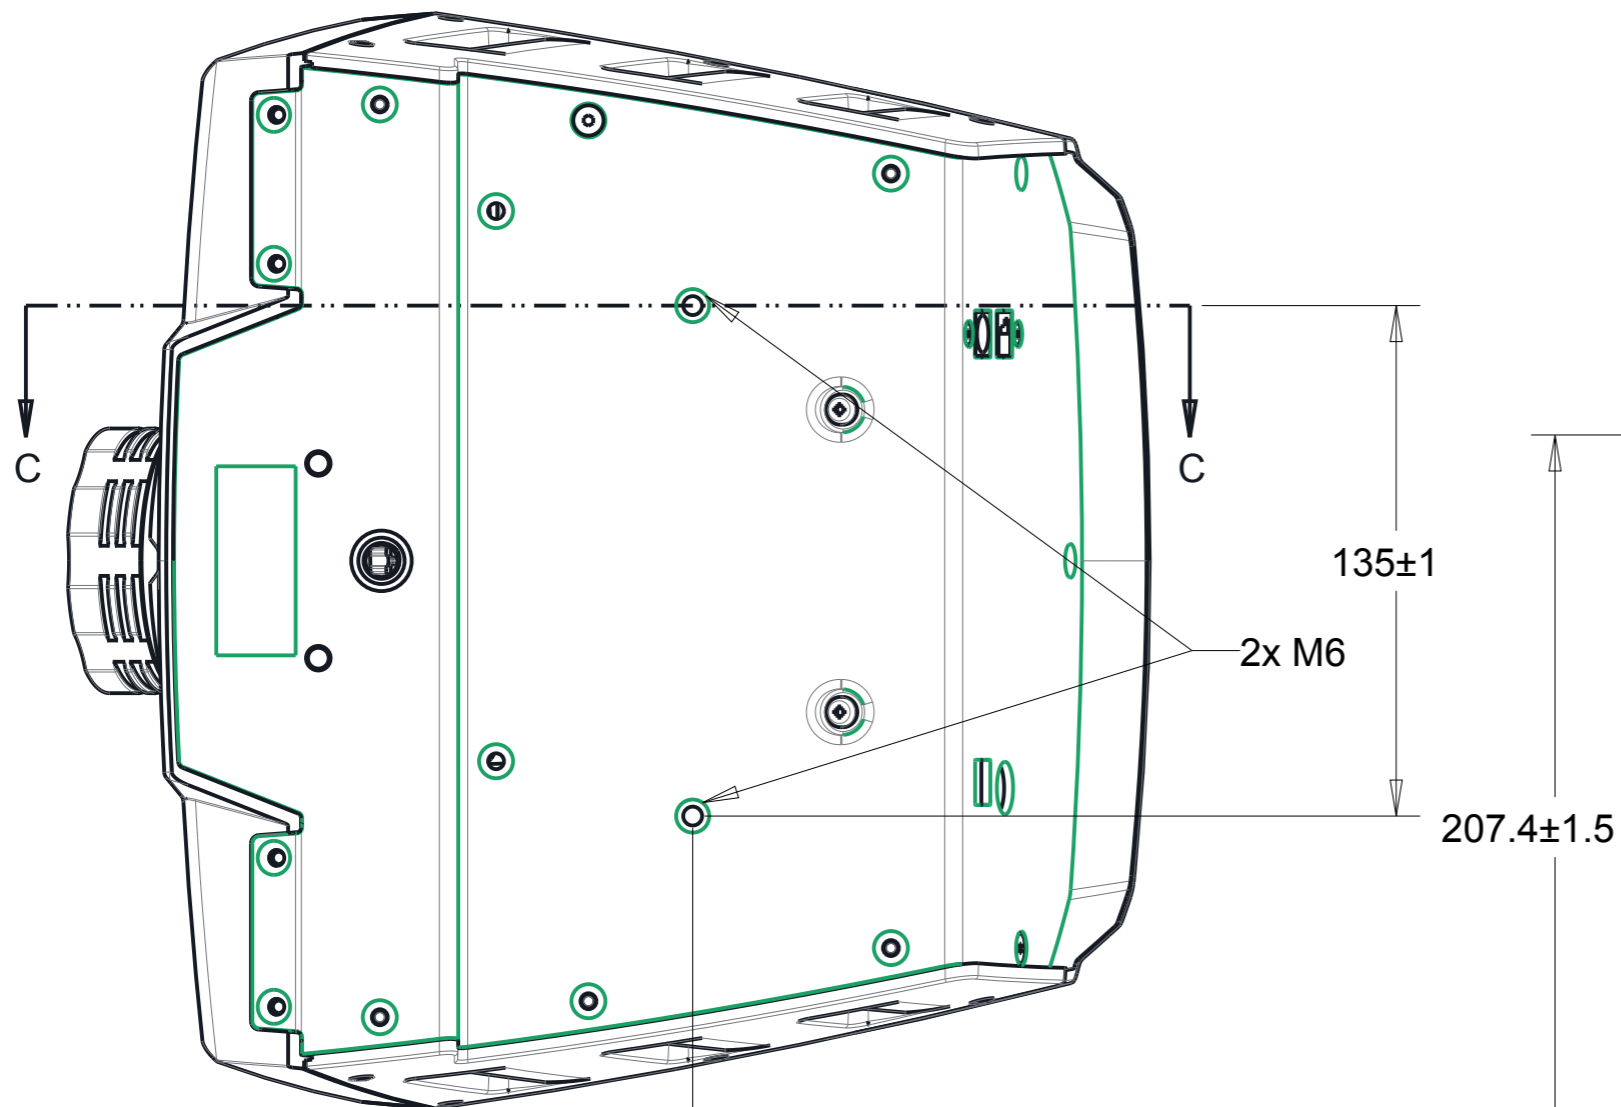

VERSIONS	
A	2016-11-15

Screw length : 12mm inside body max
 Longueur de vis : 12mm max à l'intérieur de la base

MATERIAL	DRAWN BY Thrustmaster	DATE 2016-11-15	GUILLEMOT CORPORATION HERCULES THRUSTMASTER	
DIMENSIONAL TOLERANCES UNLESS OTHERWISE SPECIFIED MILLIMETERS	CHECKED BY	DATE		
<p>FIRST ANGLE PROJECTION</p>	APPROVALS		DWG NO.	SIZE A3
	MASSE 4,750kg± 250g	TS-PC-RACER-COCKPIT-SETTINGS TS-XW-RACER-COCKPIT-SETTINGS		
	PLAN	SCALE 0.500	SHEET 1 OF 1	