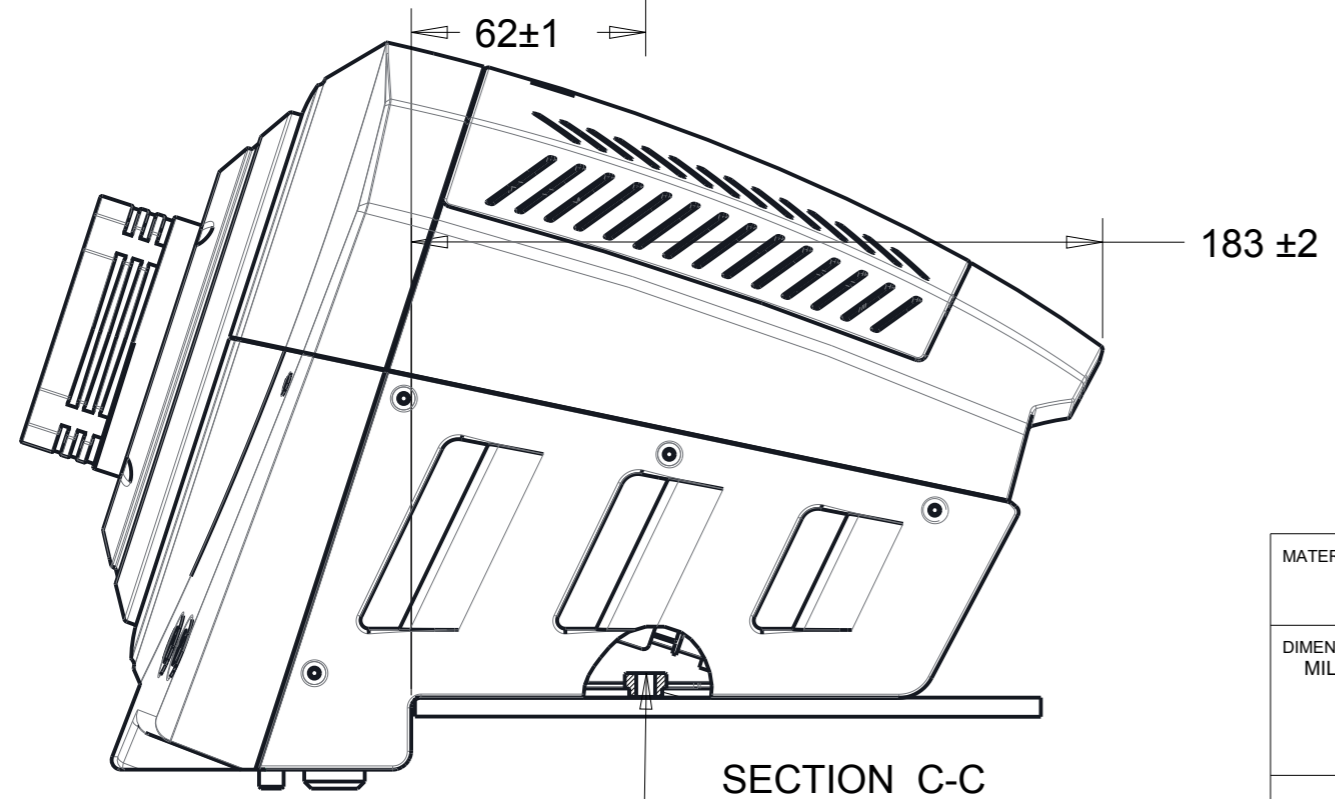

VERSIONS	
A	2016-11-15

Screw length : 12mm inside body max
 Longueur de vis : 12mm max à l'intérieur de la base

MATERIAL	DRAWN BY Thrustmaster	DATE 2016-11-15	GUILLEMOT CORPORATION HERCULES THRUSTMASTER	
DIMENSIONAL TOLERANCES UNLESS OTHERWISE SPECIFIED MILLIMETERS	CHECKED BY	DATE		
<p>FIRST ANGLE PROJECTION</p>	APPROVALS		DWG NO.	SIZE A3
	MASSE 4,750kg± 250g	TS-PC-RACER-COCKPIT-SETTINGS TS-XW-RACER-COCKPIT-SETTINGS		
	PLAN	SCALE 0.500	SHEET 1 OF 1	